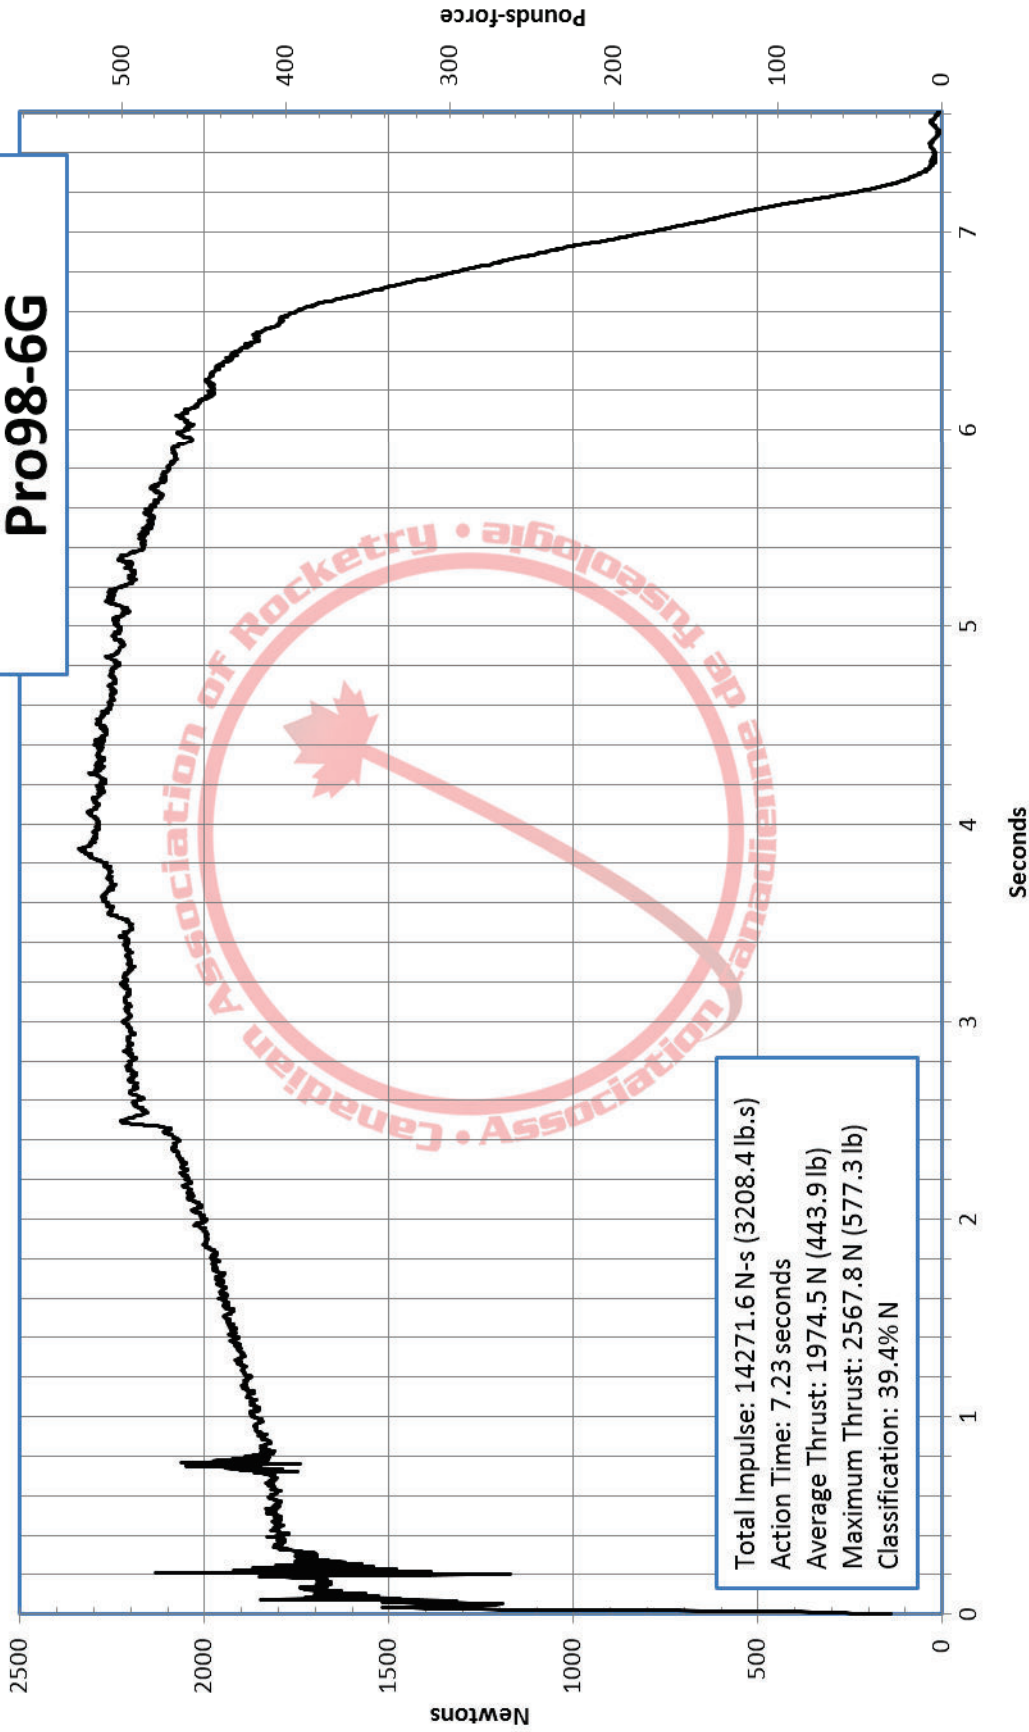

14272-N1975-GR-P Pro98-6G

Total Impulse: 14271.6 N-s (3208.4 lb.s)
Action Time: 7.23 seconds
Average Thrust: 1974.5 N (443.9 lb)
Maximum Thrust: 2567.8 N (577.3 lb)
Classification: 39.4% N