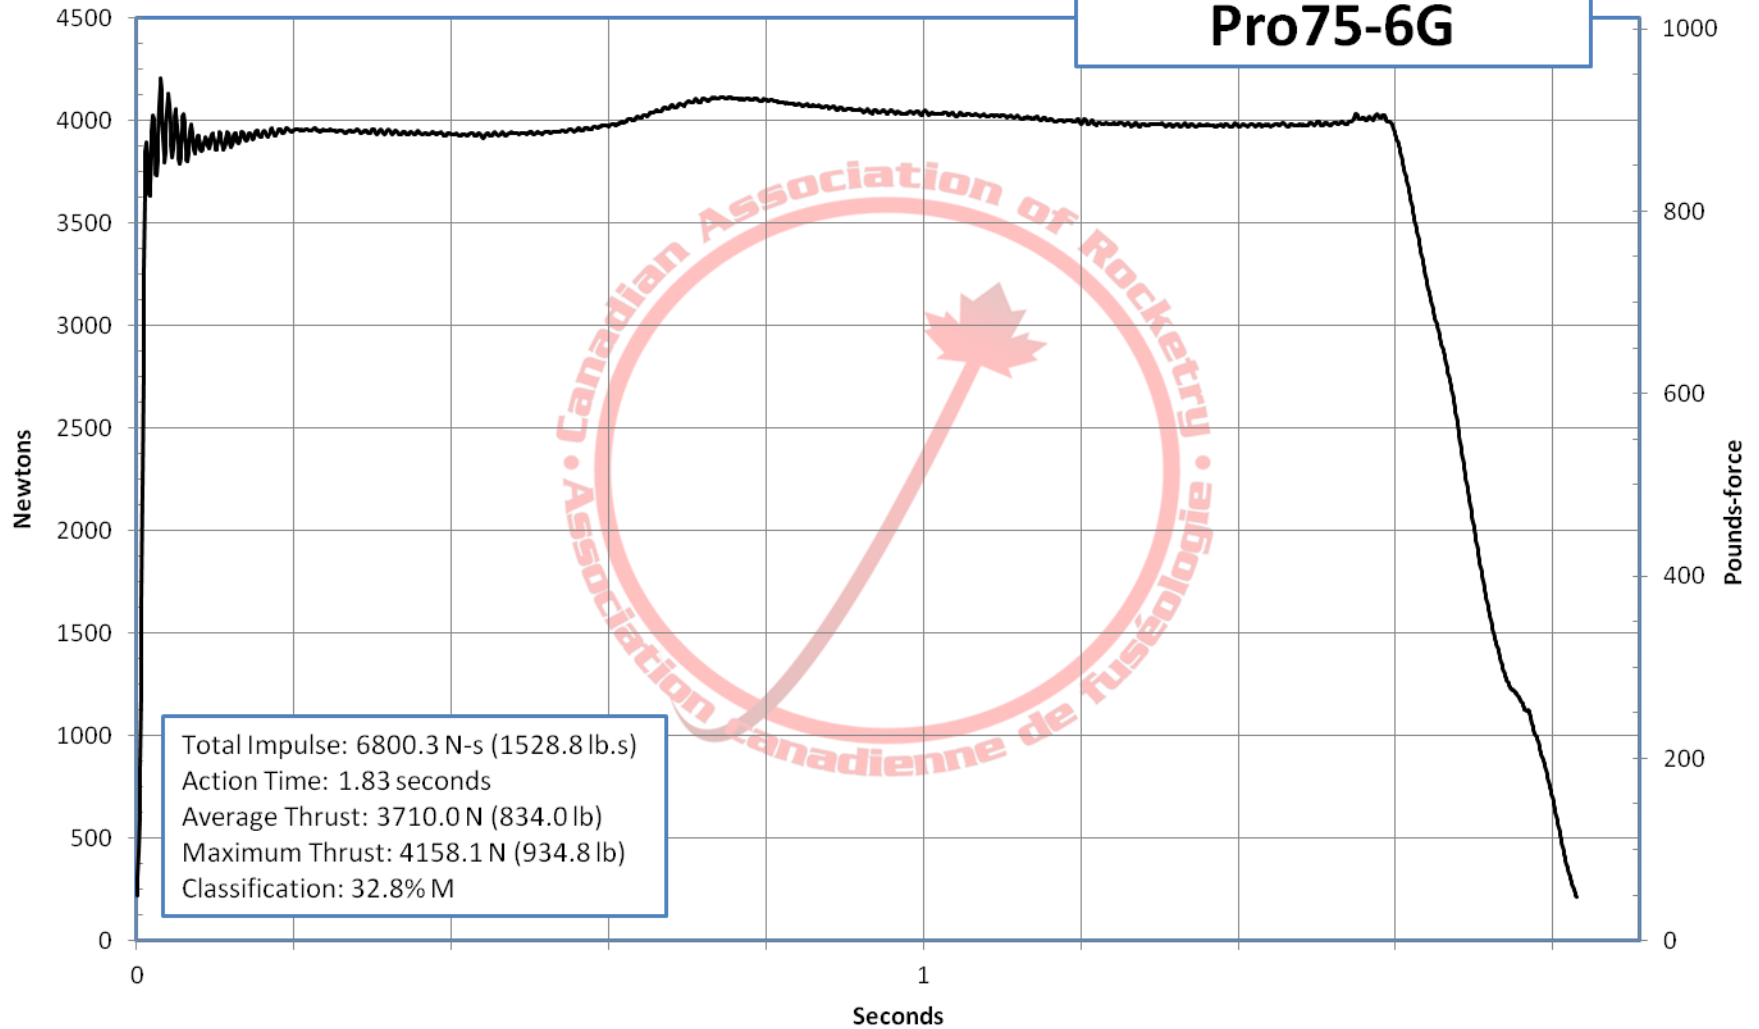

# 298-H159-GR-15A Pro29-6G

Total Impulse: 1978.4 N-s (444.8 lb.s)  
 Action Time: 4.08 seconds  
 Average Thrust: 485.5 N (109.2 lb)  
 Maximum Thrust: 590.9 N (132.8 lb)  
 Classification: 55.3% K

**6800-M3700-WT-P  
Pro75-6G**

Total Impulse: 6800.3 N-s (1528.8 lb.s)  
Action Time: 1.83 seconds  
Average Thrust: 3710.0 N (834.0 lb)  
Maximum Thrust: 4158.1 N (934.8 lb)  
Classification: 32.8% M

**6287-M2075-SS-P  
Pro75-6G**