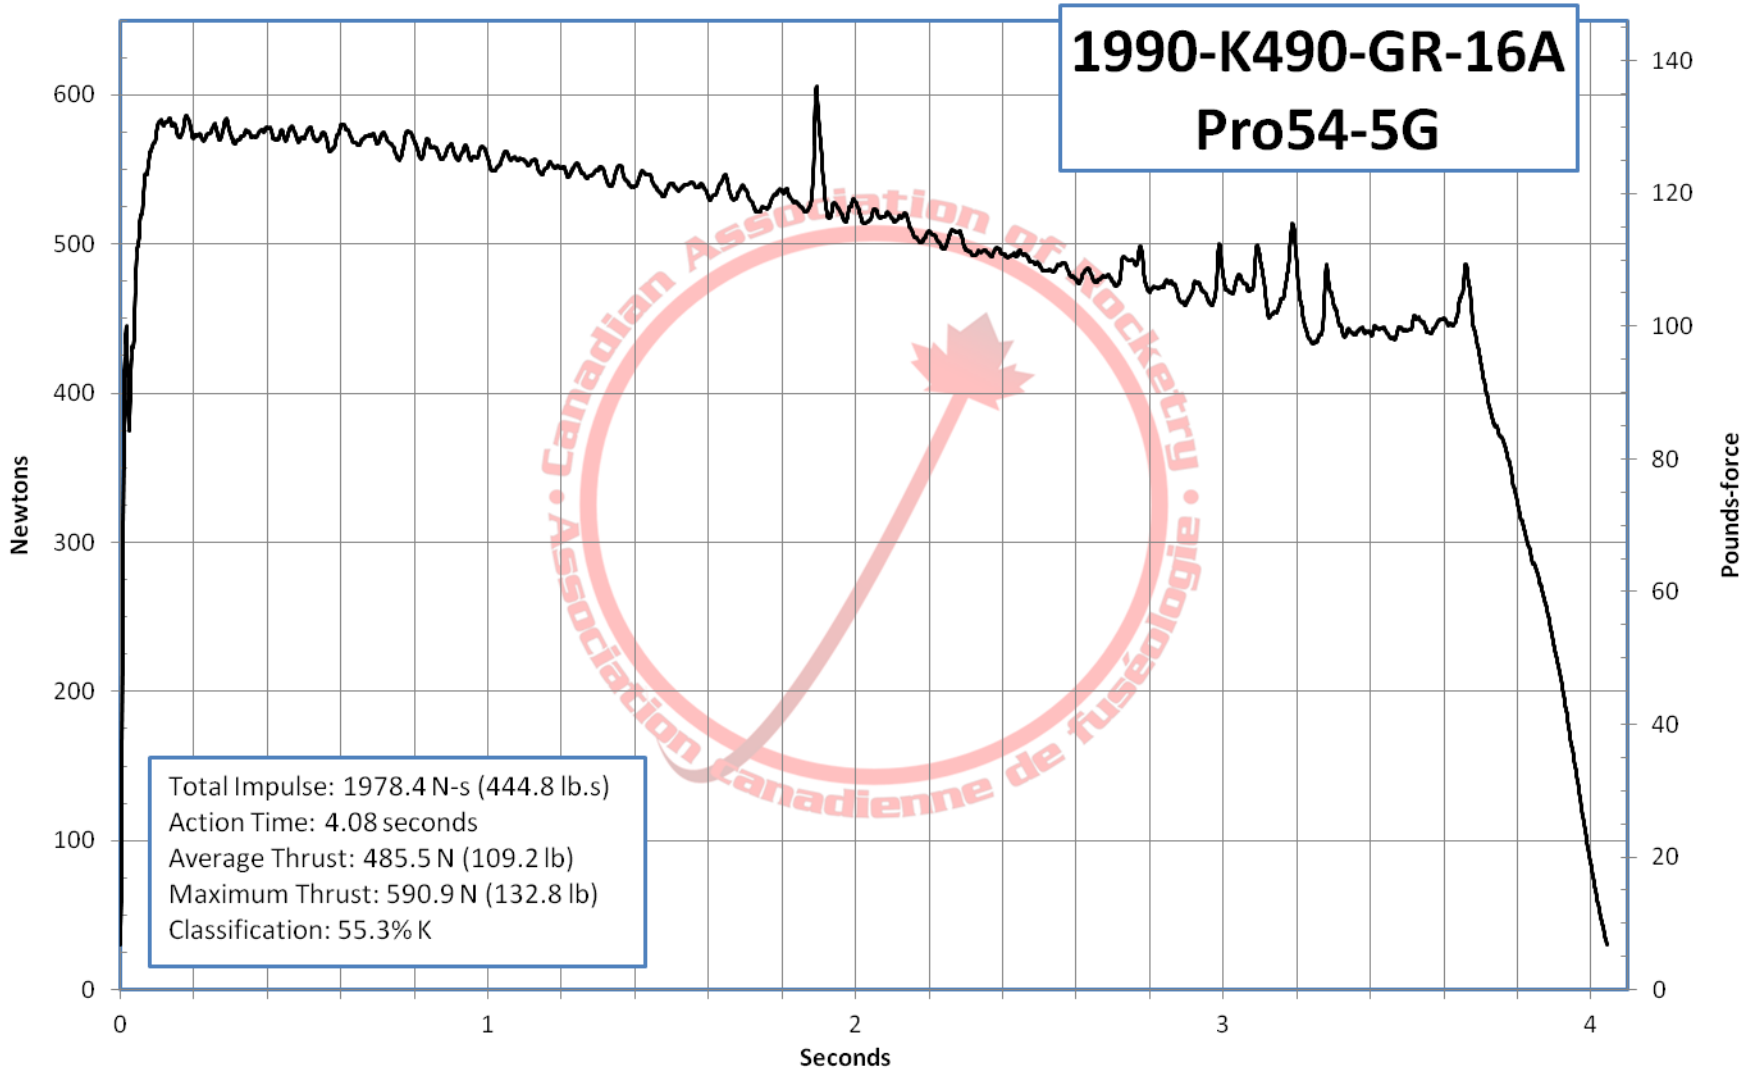

# 298-H159-GR-15A Pro29-6G

Total Impulse: 1978.4 N-s (444.8 lb.s)  
 Action Time: 4.08 seconds  
 Average Thrust: 485.5 N (109.2 lb)  
 Maximum Thrust: 590.9 N (132.8 lb)  
 Classification: 55.3% K

**6800-M3700-WT-P  
Pro75-6G**

Total Impulse: 6800.3 N-s (1528.8 lb.s)  
Action Time: 1.83 seconds  
Average Thrust: 3710.0 N (834.0 lb)  
Maximum Thrust: 4158.1 N (934.8 lb)  
Classification: 32.8% M

**6287-M2075-SS-P  
Pro75-6G**