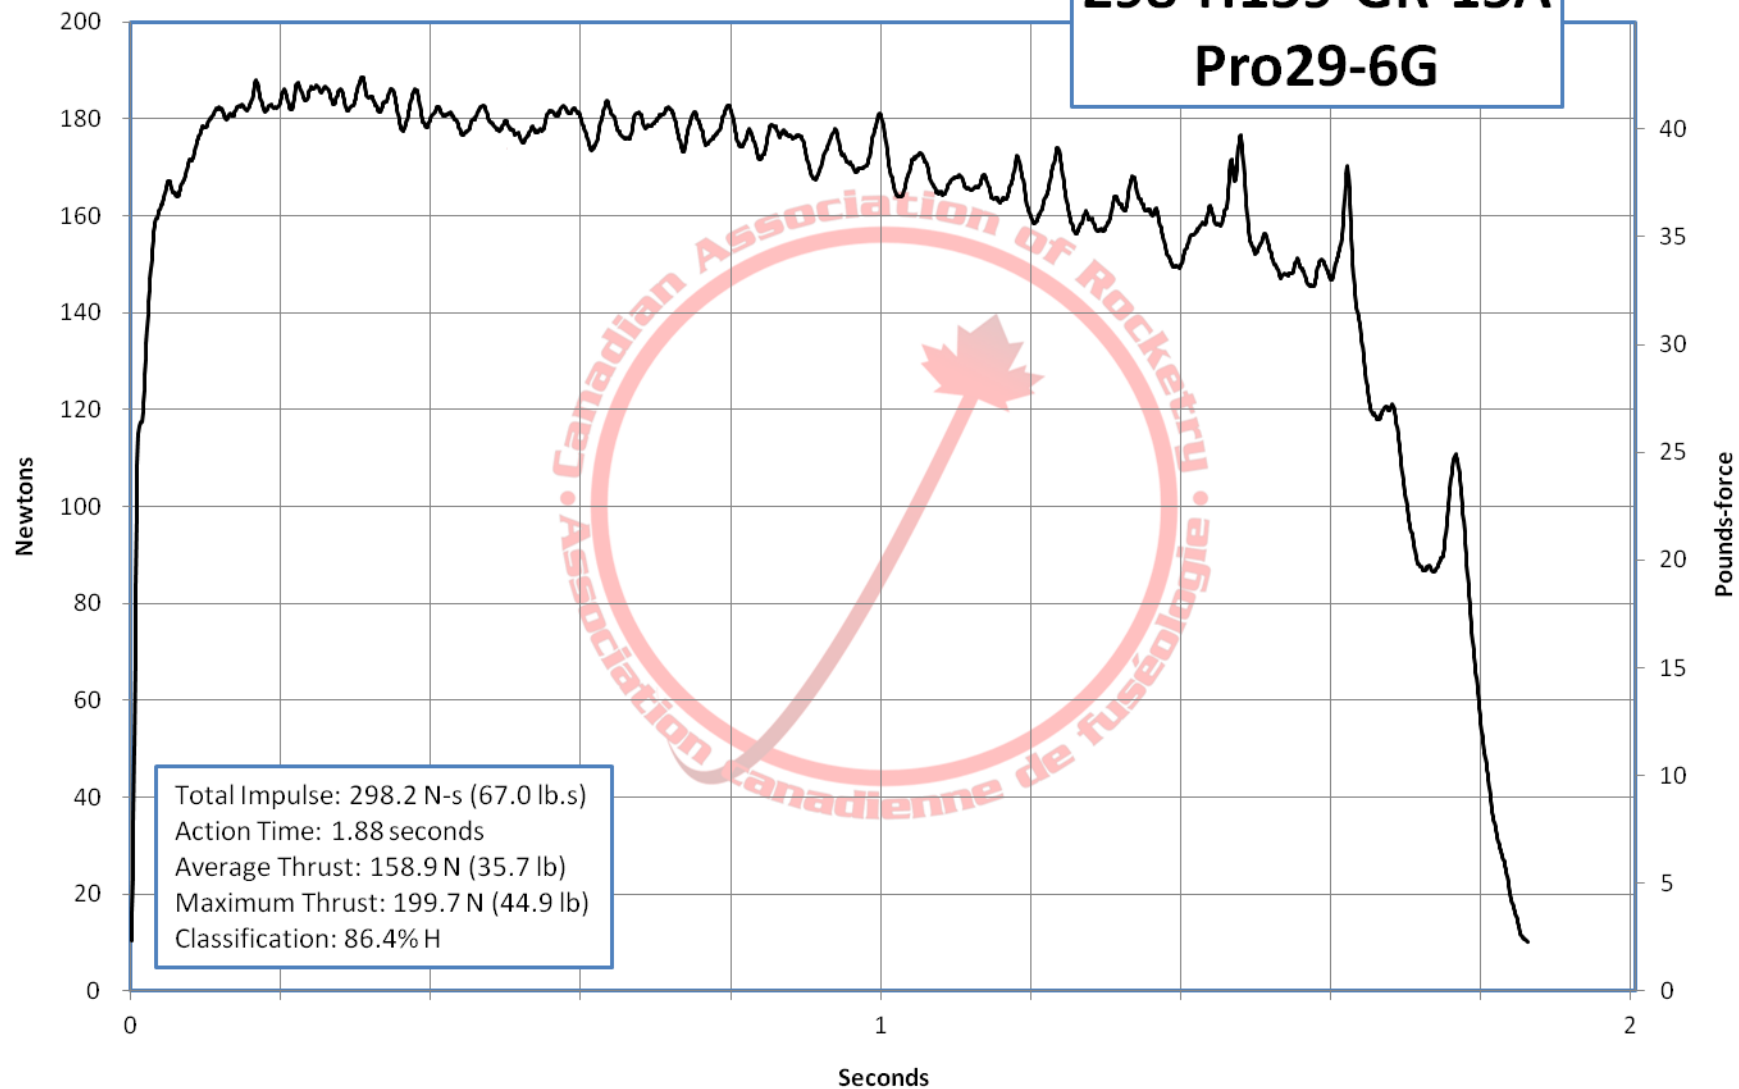

# 298-H159-GR-15A Pro29-6G

Total Impulse: 1978.4 N-s (444.8 lb.s)  
 Action Time: 4.08 seconds  
 Average Thrust: 485.5 N (109.2 lb)  
 Maximum Thrust: 590.9 N (132.8 lb)  
 Classification: 55.3% K

**6800-M3700-WT-P  
Pro75-6G**

Total Impulse: 6800.3 N-s (1528.8 lb.s)  
Action Time: 1.83 seconds  
Average Thrust: 3710.0 N (834.0 lb)  
Maximum Thrust: 4158.1 N (934.8 lb)  
Classification: 32.8% M

**6287-M2075-SS-P  
Pro75-6G**